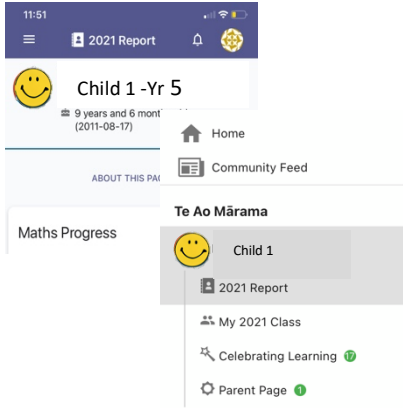

Welcome to the 'new-and-improved' Hero App for families.

This will now be the one place you can access all information you need to for our school. If you don't already, download the Hero App from the App Store.

Hero by LINC-ED
Making Education Heroic
★★★★☆ 10

You can access each of your children's learning by clicking on their faces. Use the drop down menu to navigate to their Celebrating Learning Page, their Report or the Parent Page where you are able to share stories with us.